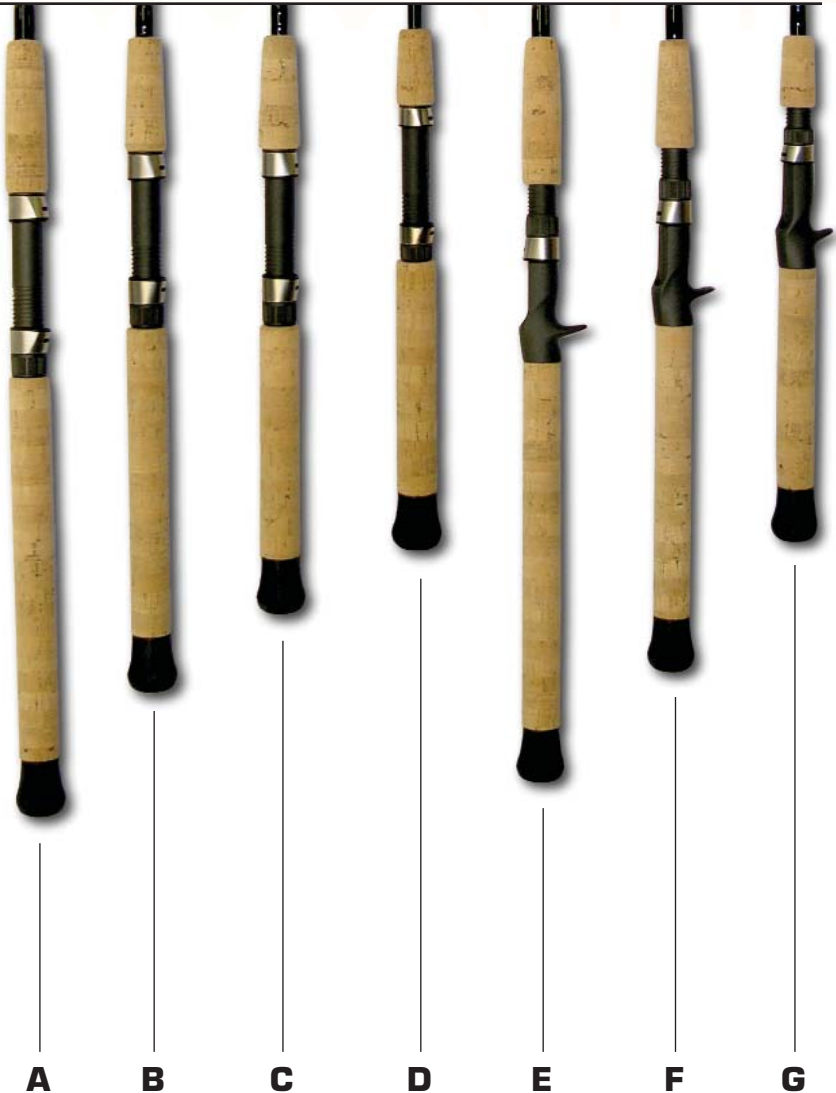

Spinning Rods

MODEL#	LENGTH	LINE WT.	HANDLE	RETAIL
ESS594	5'9"	4-8LB.	D	$95.00
ESS606	6'	6-10LB.	D	$115.00
ESS666	6'6"	6-12LB.	C	$120.00
ESS668	6'6"	8-15LB.	C	$120.00
ESS6610	6'6"	10-17LB.	C	$125.00
ESS6612	6'6"	12-20LB.	B	$125.00
ESS706	7'	6-12LB.	C	$130.00
ESS708	7'	8-15LB.	B	$130.00
ESS710	7'	10-17LB.	B	$130.00
ESS712	7'	12-20LB.	B	$135.00
ESS715	7'	12-25LB.	B	$140.00
ESS766	7'6"	6-12LB.	C	$150.00
ESS768	7'6"	8-15LB.	B	$150.00
ESS7610	7'6"	10-20LB.	B	$170.00
ESS7612	7'6"	12-25LB.	A	$160.00
ESS808	8'	8-17LB.	B	$150.00
ESS810	8'	10-20LB.	B	$170.00
ESS815	8'	15-30LB.	A	$165.00

Baitcasting Rods

MODEL#	LENGTH	LINE WT.	HANDLE	RETAIL
ECS608	6'	8-15LB.	G	$110.00
ECS612	6'	12-20LB.	G	$125.00
ECS668	6'6"	8-15LB.	G	$120.00
ECS6610	6'6"	10-17LB.	G	$130.00
ECS6612	6'6"	12-20LB.	F	$130.00
ECS708	7'	8-15LB.	F	$125.00
ECS710	7'	10-17LB.	F	$130.00
ECS712	7'	12-20LB.	F	$135.00
ECS715	7'	12-25LB.	E	$140.00
ECS768	7'6"	8-15LB.	F	$150.00
ECS7610	7'6"	10-20LB.	F	$165.00
ECS7612	7'6"	12-25LB.	E	$160.00
ECS810	8'	10-20LB.	E	$170.00
ECS815	8'	15-30LB.	E	$160.00

Muskie-Baitcasting Rods

MODEL#	LENGTH	LINE WT.	HANDLE	RETAIL
ECSM6315	6'3"	15-40LB.	E	$160.00
ECSM6915	6'9"	15-40LB.	E	$160.00
ECSM7012	7'	12-30LB.	E	$160.00
ECSM7315	7'3"	15-40LB.	E	$160.00