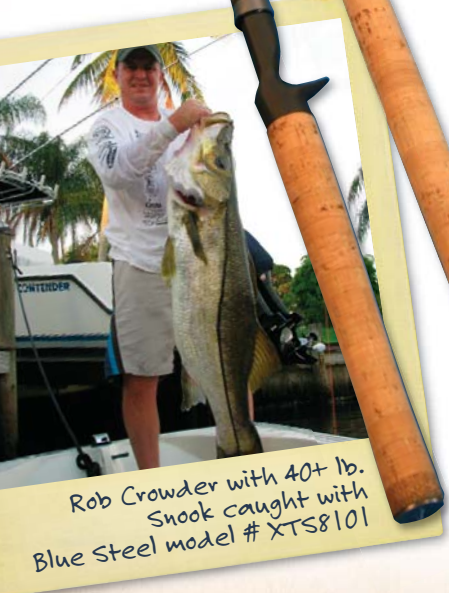

BLUE STEEL

Crowder Blue Steel

From Crowder Rods, maker of the highest performing fishing rods on the market, comes yet another breakthrough, the Blue Steel Series. Crowder's new Blue Steel line is the most advanced rod on the market, featuring a proprietary blend of 72 million modulus high strain carbon fiber. New technology gives the Blue Steel an infused outer coating to reduce the chances of outer fracture, while Fuji Sic guides, Fuji reel seats and high grade cork combine to create the most powerful, lightweight rods available. But technology isn't everything; Crowder's legendary craftsmanship and attention to detail, like a unique Titanium plug, give the Blue Steel rods unprecedented balance and durability. The Blue Steel inshore line was designed and manufactured in Stuart, Florida and tested on the area's tremendous inshore population of snook, tarpon, seatrout and redfish. **Anglers who know, choose Crowder.**

Crowder Fly Rods

Crowder Rods, manufacturer of the high-performance Blue Steel Series inshore rods has applied the Blue Steel technology to the all-new Blue Steel line of fly rods. These high-performance, ultra-fast rods are constructed of a proprietary 72 million modulus high strain carbon fiber blend combined with an infused outer coating to virtually eliminate chance of fracture. The Blue Steel fly rods also incorporate the highest quality components available: Fuji Alconite stripper guides, large loop stainless snake guides, an aluminum reel seat, and AAAA-grade cork grips. An unbelievable value at a retail price under \$400, Crowder Blue Steel fly rods are the best performing, highest value fly rods on the market today